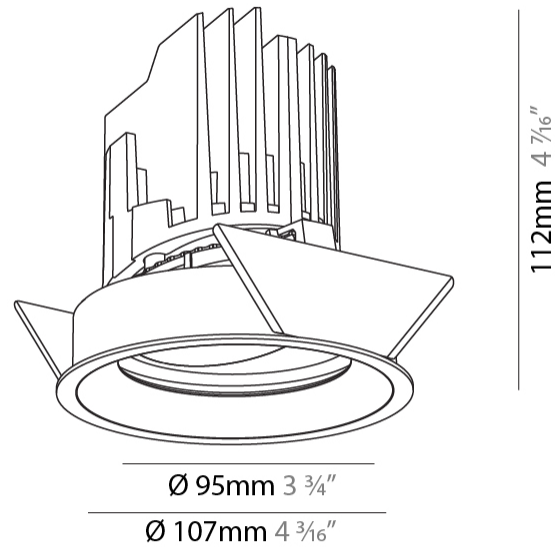

GENERAL

Series: Bioniq
 Subseries: Bioniq Round Adjustable
 Brand: Prolicht
 Division: Architectural
 Mounting Type: Recessed
 Mounting Location: Ceiling
 Subcategory: Downlight

PHYSICAL

Shape: Round
 Diameter (mm): 107
 Diameter (in): 4 3/16
 Height (mm): 112
 Height (in): 4 7/16
 Ceiling Thickness (mm): 10 / 12.5 / 15
 Ceiling Thickness (in): 3/8 or 1/2 or 9/16
 Min. Recessing Depth (mm): 130
 Min. Recessing Depth (in): 5 1/8
 Light Distribution: Adjustable / Downlight
 Weight (kg): 0.47
 Weight (lbs): 1.04
 Fixture Finish: SSR / BKV / CWI / CRY / HAB / LAG / UFT / ITA / RUA / RUR / MIC / FTG / MYG / TWT / LOD / PUS / FRO / FUP / KIA / POP / BLS / SPG / MEY / GOH / GUM / CHC / COM / ABZ / JAG / OBR / MOS / ROR
 Fixture Material: Aluminum Die Cast
 Cut-out Measurements: 98mm / 3 7/8"

OPTICAL

Reflector°: 10
 Adjustability: Rotational 355°; Tilt 30°

RATINGS AND CERTIFICATIONS

Certified By: Certified for North American Standards
 IP rating: IP20

	98mm 3 7/8"	130mm 5 1/8"	10 15mm 3/8" 9/16"	30°	355°	
A						