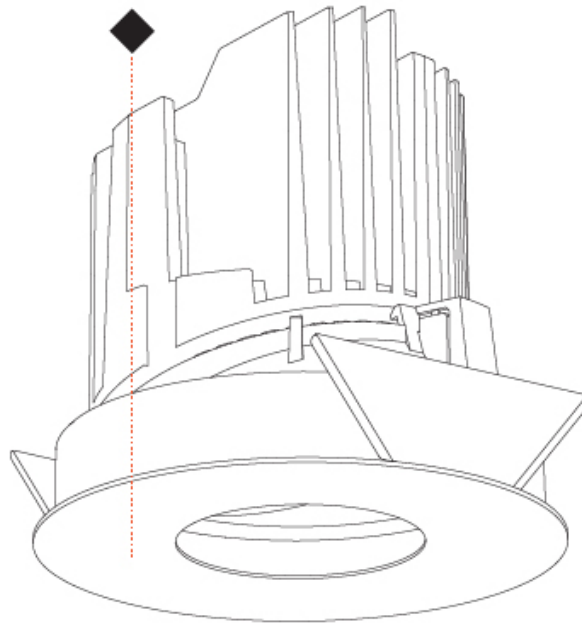

BIONIQ ROUND PINHOLE RECESSED

A37855-

PROJECT

TYPE

SPECIFIER

QUANTITY

DATE

A